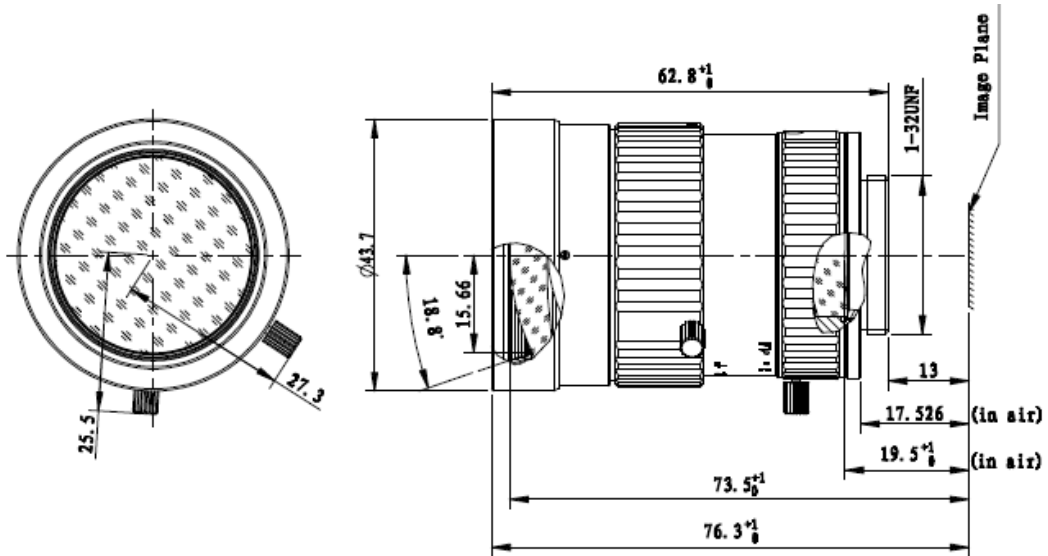

DH-PLF2150-M

5 MegaPixel Lens

Specifications

Model		DH-PLF2150-M
Parameter		
Image format		1"
Focal length		25mm
Lens pixel		5MP
Aperture		F1.4-16
Mount		C
Field Angle (D*H*V)	1"	36.7° x 29.4° x 22.1°
	3/4"	27.6° x 22.1° x 16.6°
	2/3"	25.3° x 20.2° x 15.2°
Lens Control	Focus	Manual
	Zoom	Manual
	Iris	Manual
IR Correction		No
M.O.D.		1.0m
Filter Size		M37x0.5
Dimension		φ43.7x63mm
Weight		190g
Operating temperature		-30°C ~ +70°C
Humidity		<90% RH

DH-PLF2150-M

Dimensions(mm)

Dahua Technology Co., Ltd.

1199 BinAn Road, Binjiang District, Hangzhou, China

Tel: +86-571-87688883

Fax: +86-571-87688815

Email: overseas@dahuatech.com

www.dahuasecurity.com